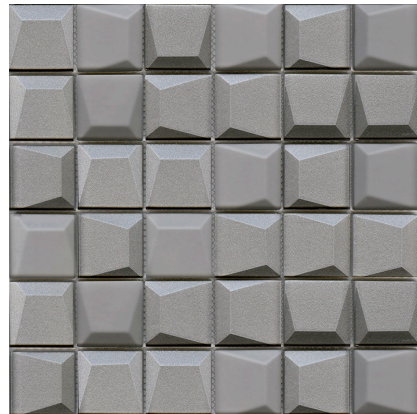

Model: EFFECT SQUARE SILVER
Codes: 100203123 - L244007361
Group: G-133
Format: 30X30X0,8
Thickness: 8 mm

RECOMMENDATIONS

Recommended adhesive	100217753 POLITECH PREMIUM COMP. A+B
Recommended adhesive (wet area)	100217753 POLITECH PREMIUM COMP. A+B
Recommended joint	100238235 COLORSTUK ESPECIAL N NACARE
Recommended joint (wet area)	100238235 COLORSTUK ESPECIAL N NACARE

TECHNICAL INFORMATION

Use	REVESTIMIENTO
-----	---------------

FEATURES

-  Product manufactured on a mesh that makes installation easier.
-  Gloss-free
-  Material with surface with the ability to produce reflections.
-  Material suitable for use on shower walls.
-  Material suitable for use on indoor walls.