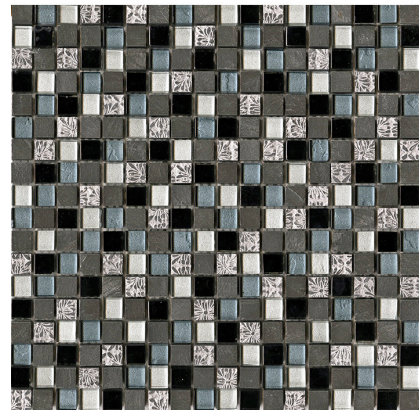

Model: IMPERIA MIX SILVER BLUE BLACKS

Codes: 100097069 - L242521611

Group: G-126

Format: 29,8X29,8

Thickness: 8 mm

RECOMMENDATIONS

Recommended adhesive	100217753 POLITECH PREMIUM COMP. A+B	
Recommended adhesive (wet area)	100217753 POLITECH PREMIUM COMP. A+B	
Recommended joint	100236481 COLORSTUK RAPID ANTRACITA N	
Recommended joint (wet area)	100236481 COLORSTUK RAPID ANTRACITA N	100086920 FILA FOB EXTREME

FEATURES

-  Product manufactured on a mesh that makes installation easier.
-  Material that stands out for having an asymmetrical surface.
-  Gloss-free
-  Material with surface with the ability to produce reflections.
-  Material suitable for use on shower walls.
-  Material suitable for use on indoor walls.