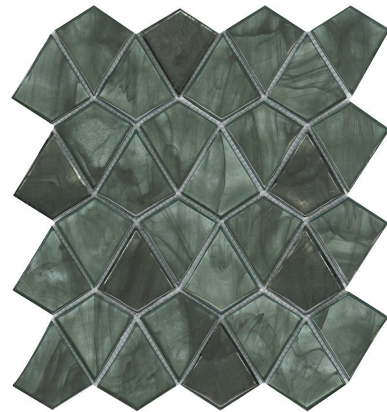

Model: AQUA GREEN

Codes: 100244172 - L224002801

Group: G-131

Format: 26,2X29X0,6

Thickness: 6 mm

### RECOMMENDATIONS

Recommended adhesive	100217753 POLITECH PREMIUM COMP. A+B
Recommended adhesive (wet area)	100217753 POLITECH PREMIUM COMP. A+B
Recommended joint	100236462 COLORSTUK CEMENTO N
Recommended joint (wet area)	100236462 COLORSTUK CEMENTO N

### FEATURES

Product manufactured on a mesh that makes installation easier.

Material with surface with the ability to produce reflections.

Material suitable for use on shower walls.

Material suitable for use on indoor walls.