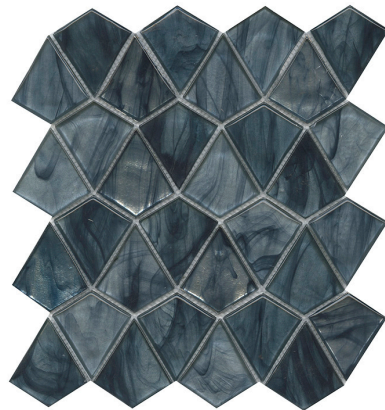

Model: AQUA BLUE

Codes: 100244162 - L224002811

Group: G-131

Format: 26,2X29X0,6

Thickness: 6 mm

### RECOMMENDATIONS

Recommended adhesive	100217753 POLITECH PREMIUM COMP. A+B
Recommended adhesive (wet area)	100217753 POLITECH PREMIUM COMP. A+B
Recommended joint	100236462 COLORSTUK CEMENTO N
Recommended joint (wet area)	100236462 COLORSTUK CEMENTO N

### FEATURES

-  Product manufactured on a mesh that makes installation easier.
-  Material with surface with the ability to produce reflections.
-  Material suitable for use on shower walls.
-  Material suitable for use on indoor walls.